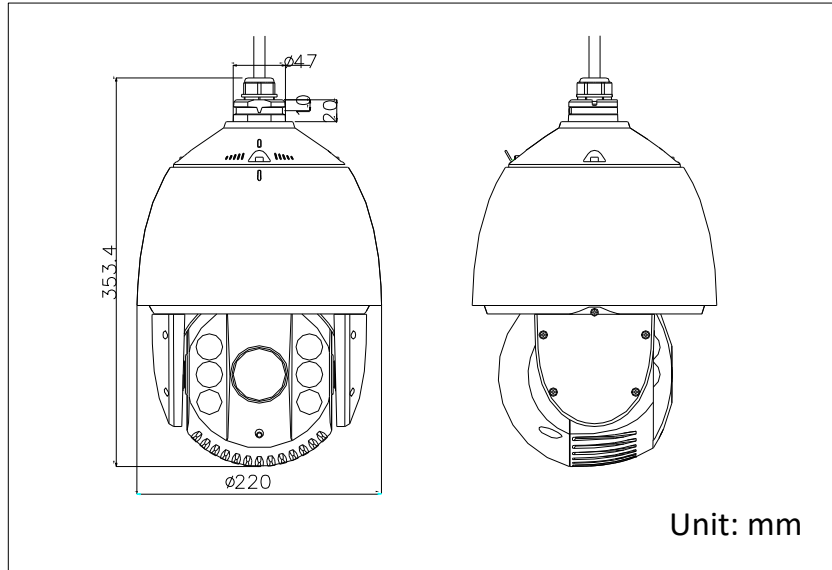

Dimensions

Optional Accessories

AM602-Corner
Corner Mount

AM602-Pole
Pole Mount