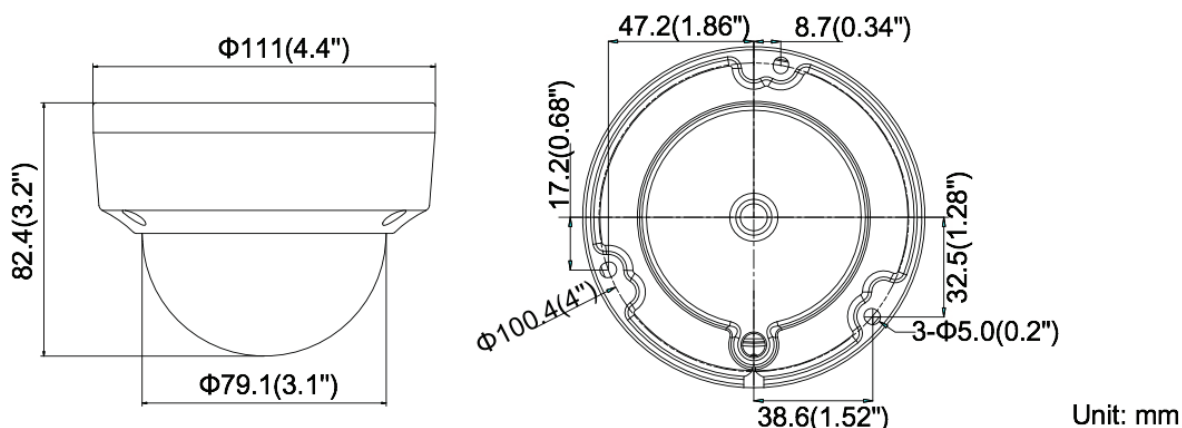

AV50HTW-36W

Full HD IR WDR Dome Camera

Key Features

- 2 Megapixel high-performance CMOS
- Analog HD output, up to 1080P resolution
- 3.6mm/6mm lens
- True Day/Night
- OSD menu, DNR, Smart IR
- True WDR, up to 120dB
- EXIR technology, up to 20m IR distance
- IP66 weatherproof & vandal proof
- Up the Coax(HIKVISION-C)

Dimensions

Optional Accessories

Inclined Ceiling Mount
AM259C

Pendant Mount
CPM

Wall Mount
AM272W-110

Test Monitor
AT41X

Junction
BAM280J-DM18

Wall Mount
AM258W

Video Balun
AVB300P

Product Specifications

Camera	
Image Sensor	2MP CMOS Image Sensor
Signal System	PAL/NTSC
Effective Pixels	1928(H)*1088(V)
Min. illumination	0.01 Lux @ (F1.2,AGC ON),0 Lux with IR
Shutter Time	1/25s to 1/50,000s
Lens	3.6mm/6mm optional @ F1.2
Lens Mount	M12
Day & Night	ICR
Angle Adjustment	Pan: 0° - 340°; Tilt:0° - 75°; Rotate: 0° - 355°
Synchronization	Internal Synchronization
WDR	120dB
Video Frame Rate	1080p@25fps/1080p@30fps
HD Video Output	1 Analog HD output
S/N Ratio	> 62dB
Menu	
AGC	Support
D/N Mode	Color/BW/SMART
White Balance	ATW/ MWB
BLC	Support
Functions	Wide Dynamic Range, Digital noise reduction, Mirror, SMART IR
General	
Operating Conditions	-40 °C – 60 °C (-40 °F – 140 °F), Humidity 90% or less (non-condensing)
Power Supply	12 VDC ± 15%
Power Consumption	Max. 5W
Protection Level	IP66
IR Range	Up to 20m
Impact Protection	IK10
Communication	Up the coax, Protocol: HIKVISION-C (TVI output)
Dimensions	φ111mm×82.5mm (φ0.43"×3.25")
Weight	Approx. 350g (0.77lb)